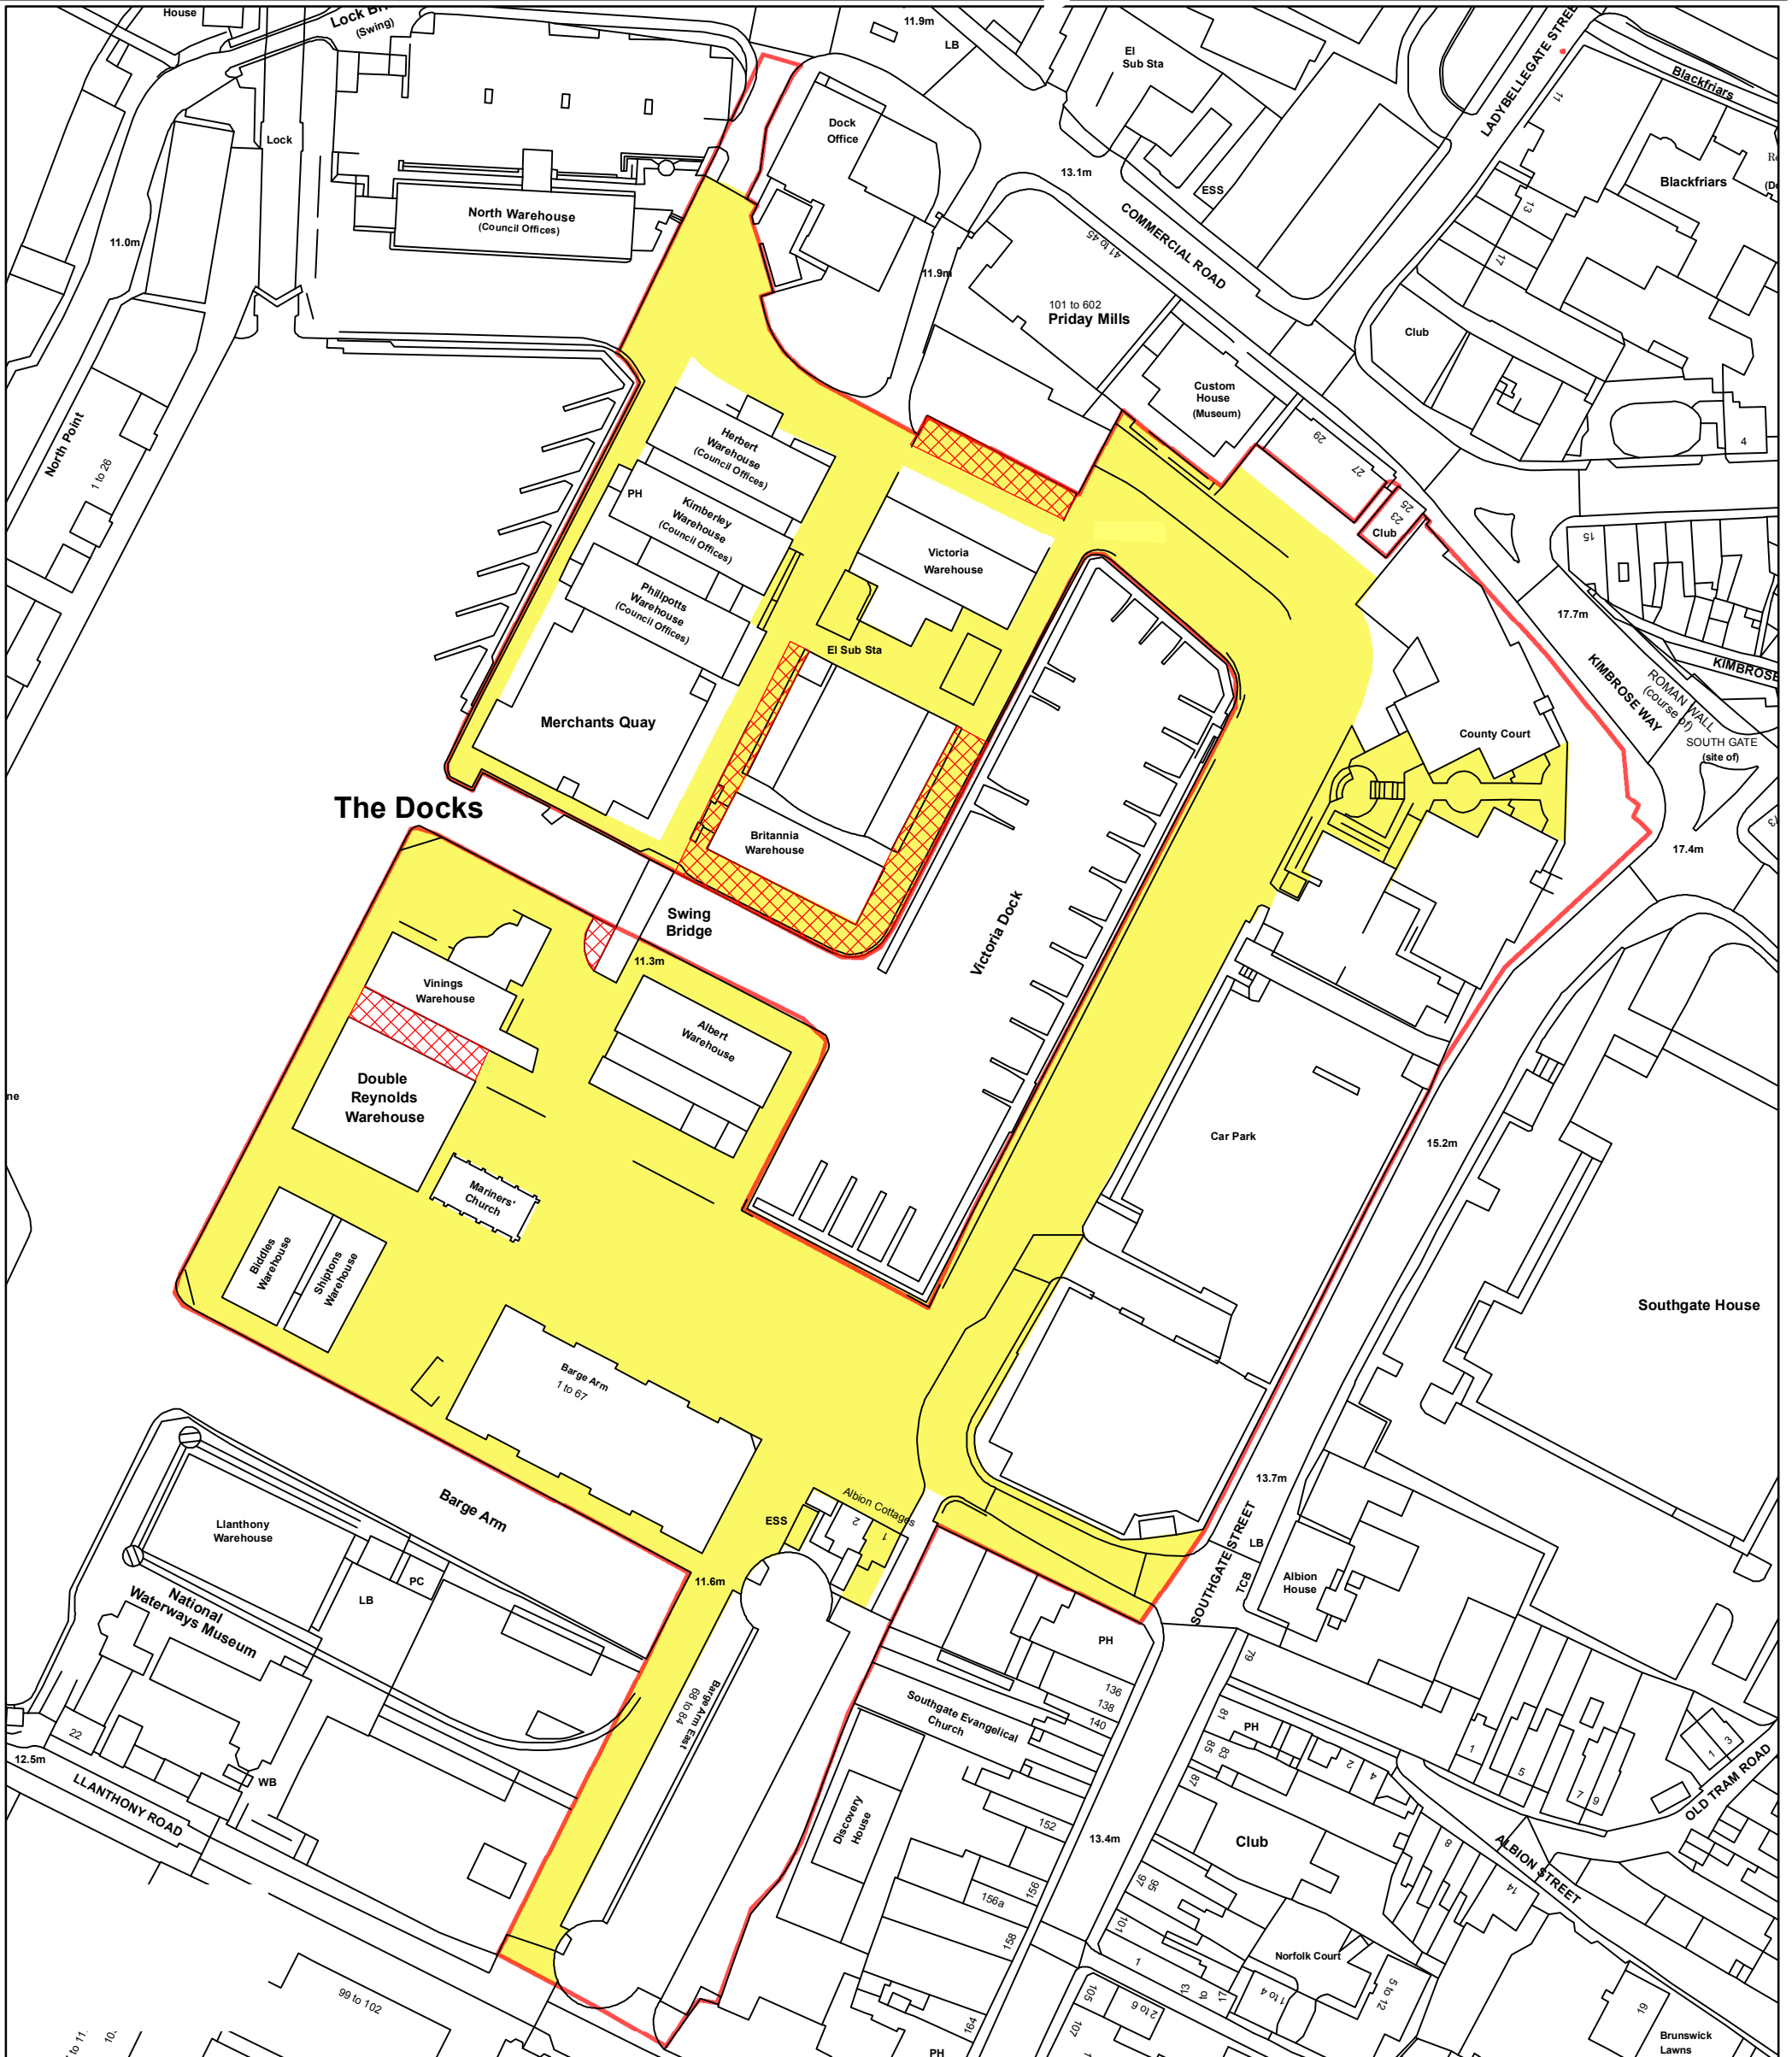

Gloucester City Council

Gloucester Docks

- GCC - Ownership Boundary
- Common Areas

10/08/2012

GLOUCESTER
CITY COUNCIL

1:1,250